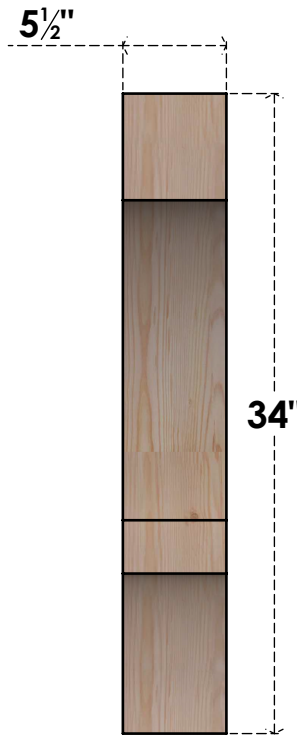

BRC06X26X34BOA00SDF

5 1/2"W X 26"D X 34"H BALBOA SMOOTH BRACE, DOUGLAS FIR

SIDE

FRONT

EKENA MILLWORK
 2300 WEST MAIN ST.
 CLARKSVILLE, TX 75426
 TOLL FREE: 866-607-0453
 WWW.EKENAMILLWORK.COM

NOTES

1. INSTALLATION TO BE COMPLETED IN ACCORDANCE WITH MANUFACTURER'S SPECIFICATIONS.
2. DRAWING MAY NOT BE TO SCALE
3. THIS DRAWING IS INTENDED FOR DESIGN AND PLANNING PURPOSES ONLY.
4. ALL INFORMATION CONTAINED HEREIN WAS CURRENT AT THE TIME OF DEVELOPMENT BUT MUST BE REVIEWED AND APPROVED BY THE PRODUCT MANUFACTURER TO BE CONSIDERED ACCURATE.
5. PRODUCTS ARE NOT KILN DRIED. THIS ITEM IS UNIQUE AND WILL CONTAIN THE NATURAL VARIATIONS THAT THE WOOD SPECIES OFFERS. THIS MAY RESULT IN VARIATIONS UP TO 1/4"