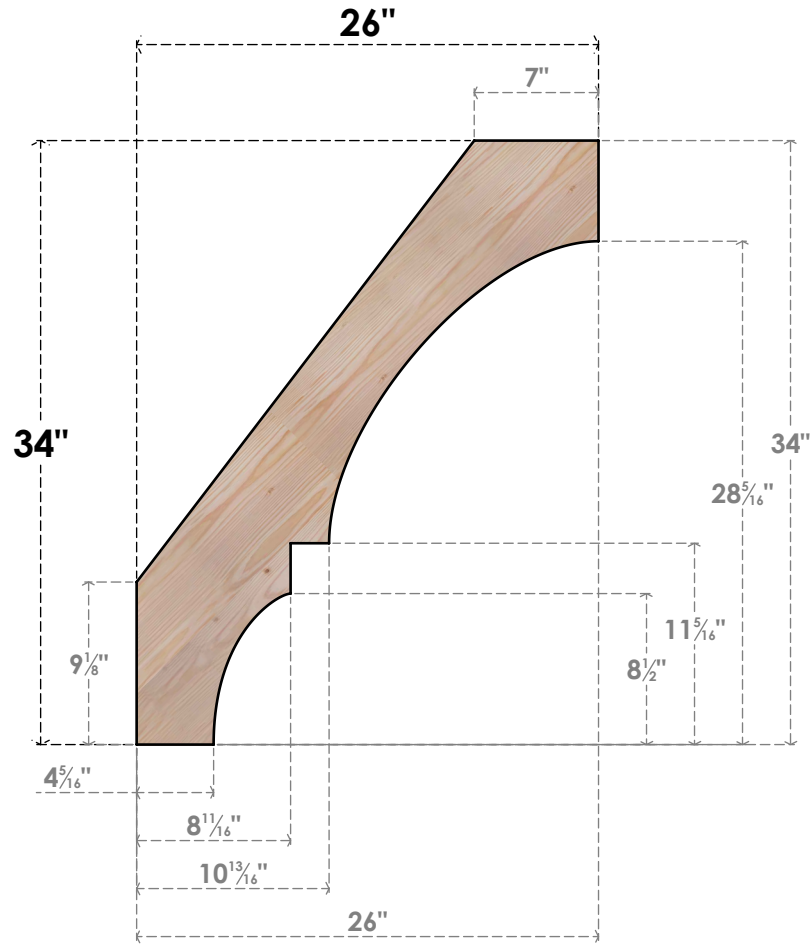

BRC06X26X34BOA00SDF

5 1/2"W X 26"D X 34"H BALBOA SMOOTH BRACE, DOUGLAS FIR

SIDE

FRONT

EKENA MILLWORK
 2300 WEST MAIN ST.
 CLARKSVILLE, TX 75426
 TOLL FREE: 866-607-0453
 WWW.EKENAMILLWORK.COM

NOTES

1. INSTALLATION TO BE COMPLETED IN ACCORDANCE WITH MANUFACTURER'S SPECIFICATIONS.
2. DRAWING MAY NOT BE TO SCALE
3. THIS DRAWING IS INTENDED FOR DESIGN AND PLANNING PURPOSES ONLY.
4. ALL INFORMATION CONTAINED HEREIN WAS CURRENT AT THE TIME OF DEVELOPMENT BUT MUST BE REVIEWED AND APPROVED BY THE PRODUCT MANUFACTURER TO BE CONSIDERED ACCURATE.
5. PRODUCTS ARE NOT KILN DRIED. THIS ITEM IS UNIQUE AND WILL CONTAIN THE NATURAL VARIATIONS THAT THE WOOD SPECIES OFFERS. THIS MAY RESULT IN VARIATIONS UP TO 1/4"